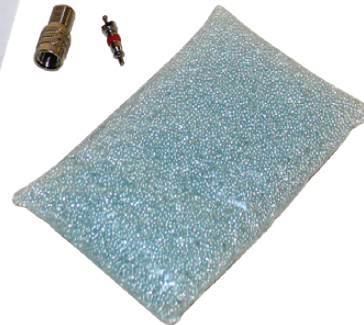

ABC Balancing Beads for Trucks

Benefits of balancing with ABC

- Balances the complete tire/axle assembly
- Extends tire life and reduces vibration
- Balances for the life of the tire
- Increased driver satisfaction and comfort through improved ride
- Can be installed through the valve stem without dismounting the tire and wheel saving time and money
- TPMS compatible
- Better tire-road footprint in all weather conditions

NEW

Order No.	Size
61600	1 oz. ABC Balancing Beads
61601	2 oz. ABC Balancing Beads
61602	3 oz. ABC Balancing Beads
61603	4 oz. ABC Balancing Beads
61604	6 oz. ABC Balancing Beads

Order No.	Size
61605	8 oz. ABC Balancing Beads
61606	10 oz. ABC Balancing Beads
61607	12 oz. ABC Balancing Beads
61608	14 oz. ABC Balancing Beads
61609	16 oz. ABC Balancing Beads